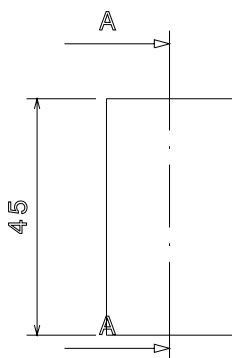

PRODUCT CODE: PSC20B
PVC CONDUIT SOLID COUPLER

DESCRIPTION

20mm PVC Conduit Solid Coupler

FINISH

Black

MATERIAL

PVC

PACKAGING

Packed in qty 100

ADDITIONAL NOTES

Manufactured to BS4607 part 1

Isometric view

Side view

Section view A-A

Top view